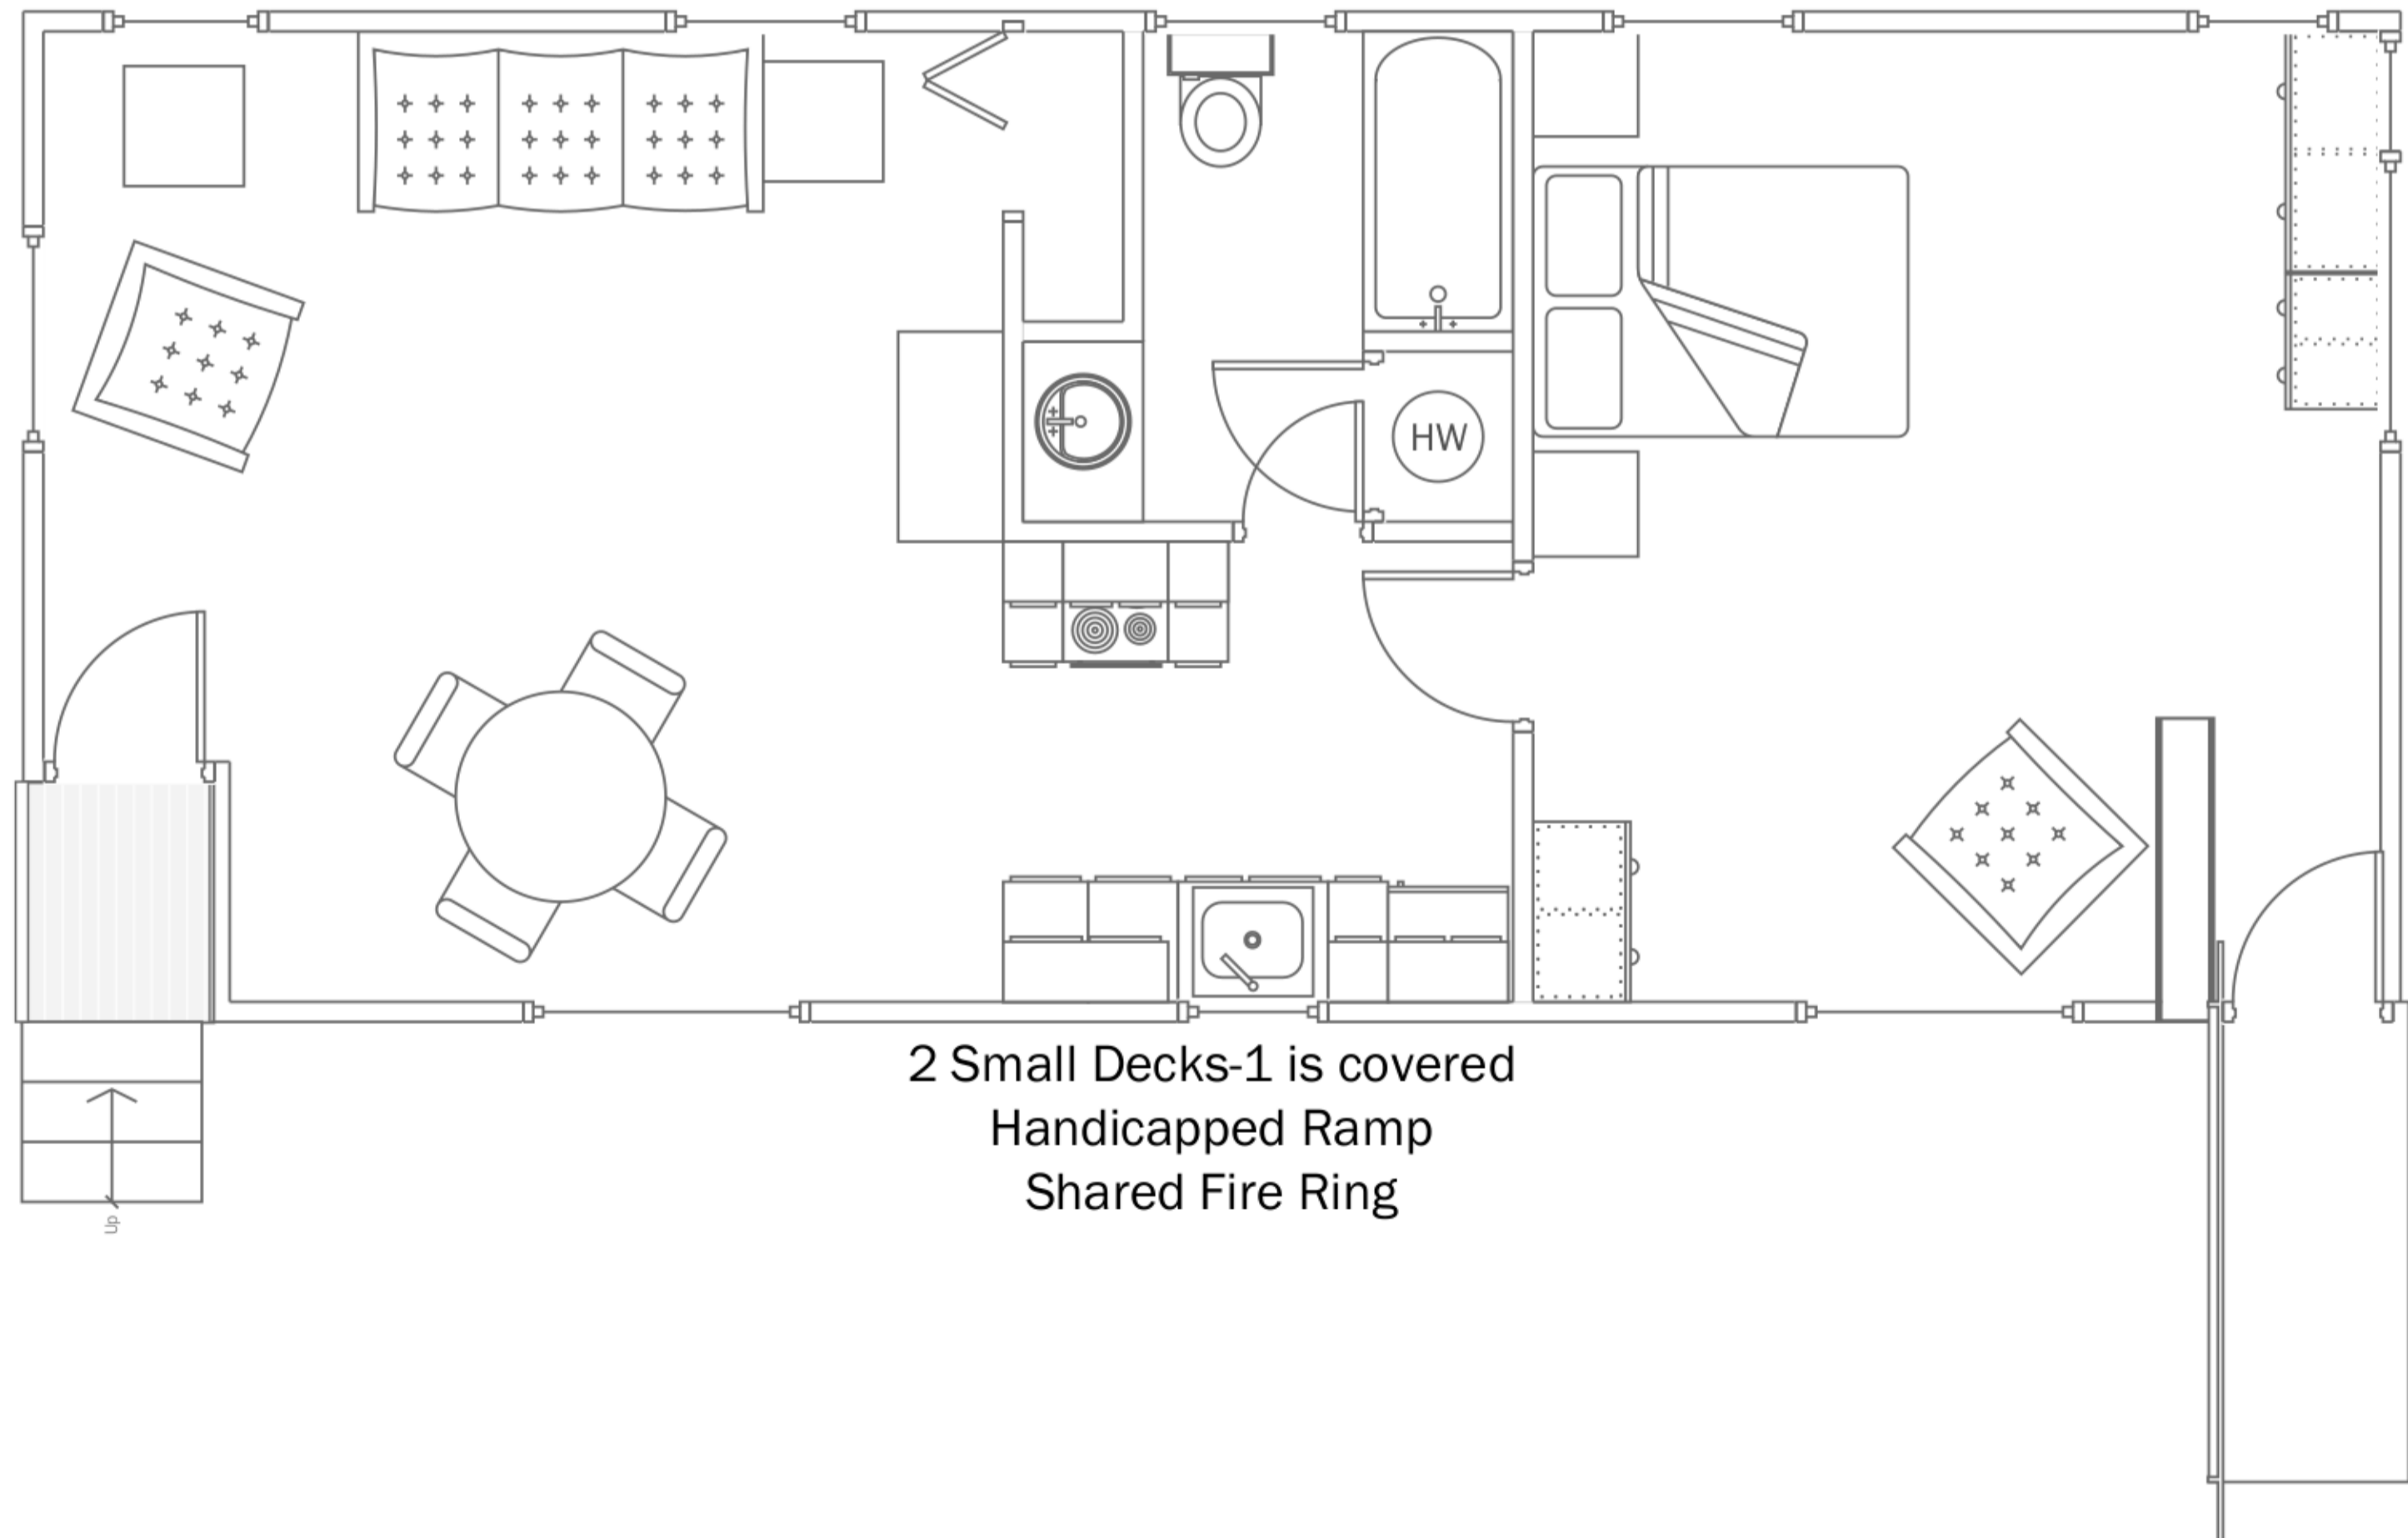

Pennsylvania(4)

Main Room
Sleeper Sofa
Recliner
Closet
Table w/ 4 chairs

Bathroom
Tub/Shower
Sink w/ Cabinets
Toilet

Bedroom
Double Bed
3 Dressers
Closet
Chair

Kitchen
Apartment-sized Refrigerator
Apartment-sized Stove/Oven Sink
Microwave
Toaster
Coffee Maker

2 Small Decks-1 is covered
Handicapped Ramp
Shared Fire Ring