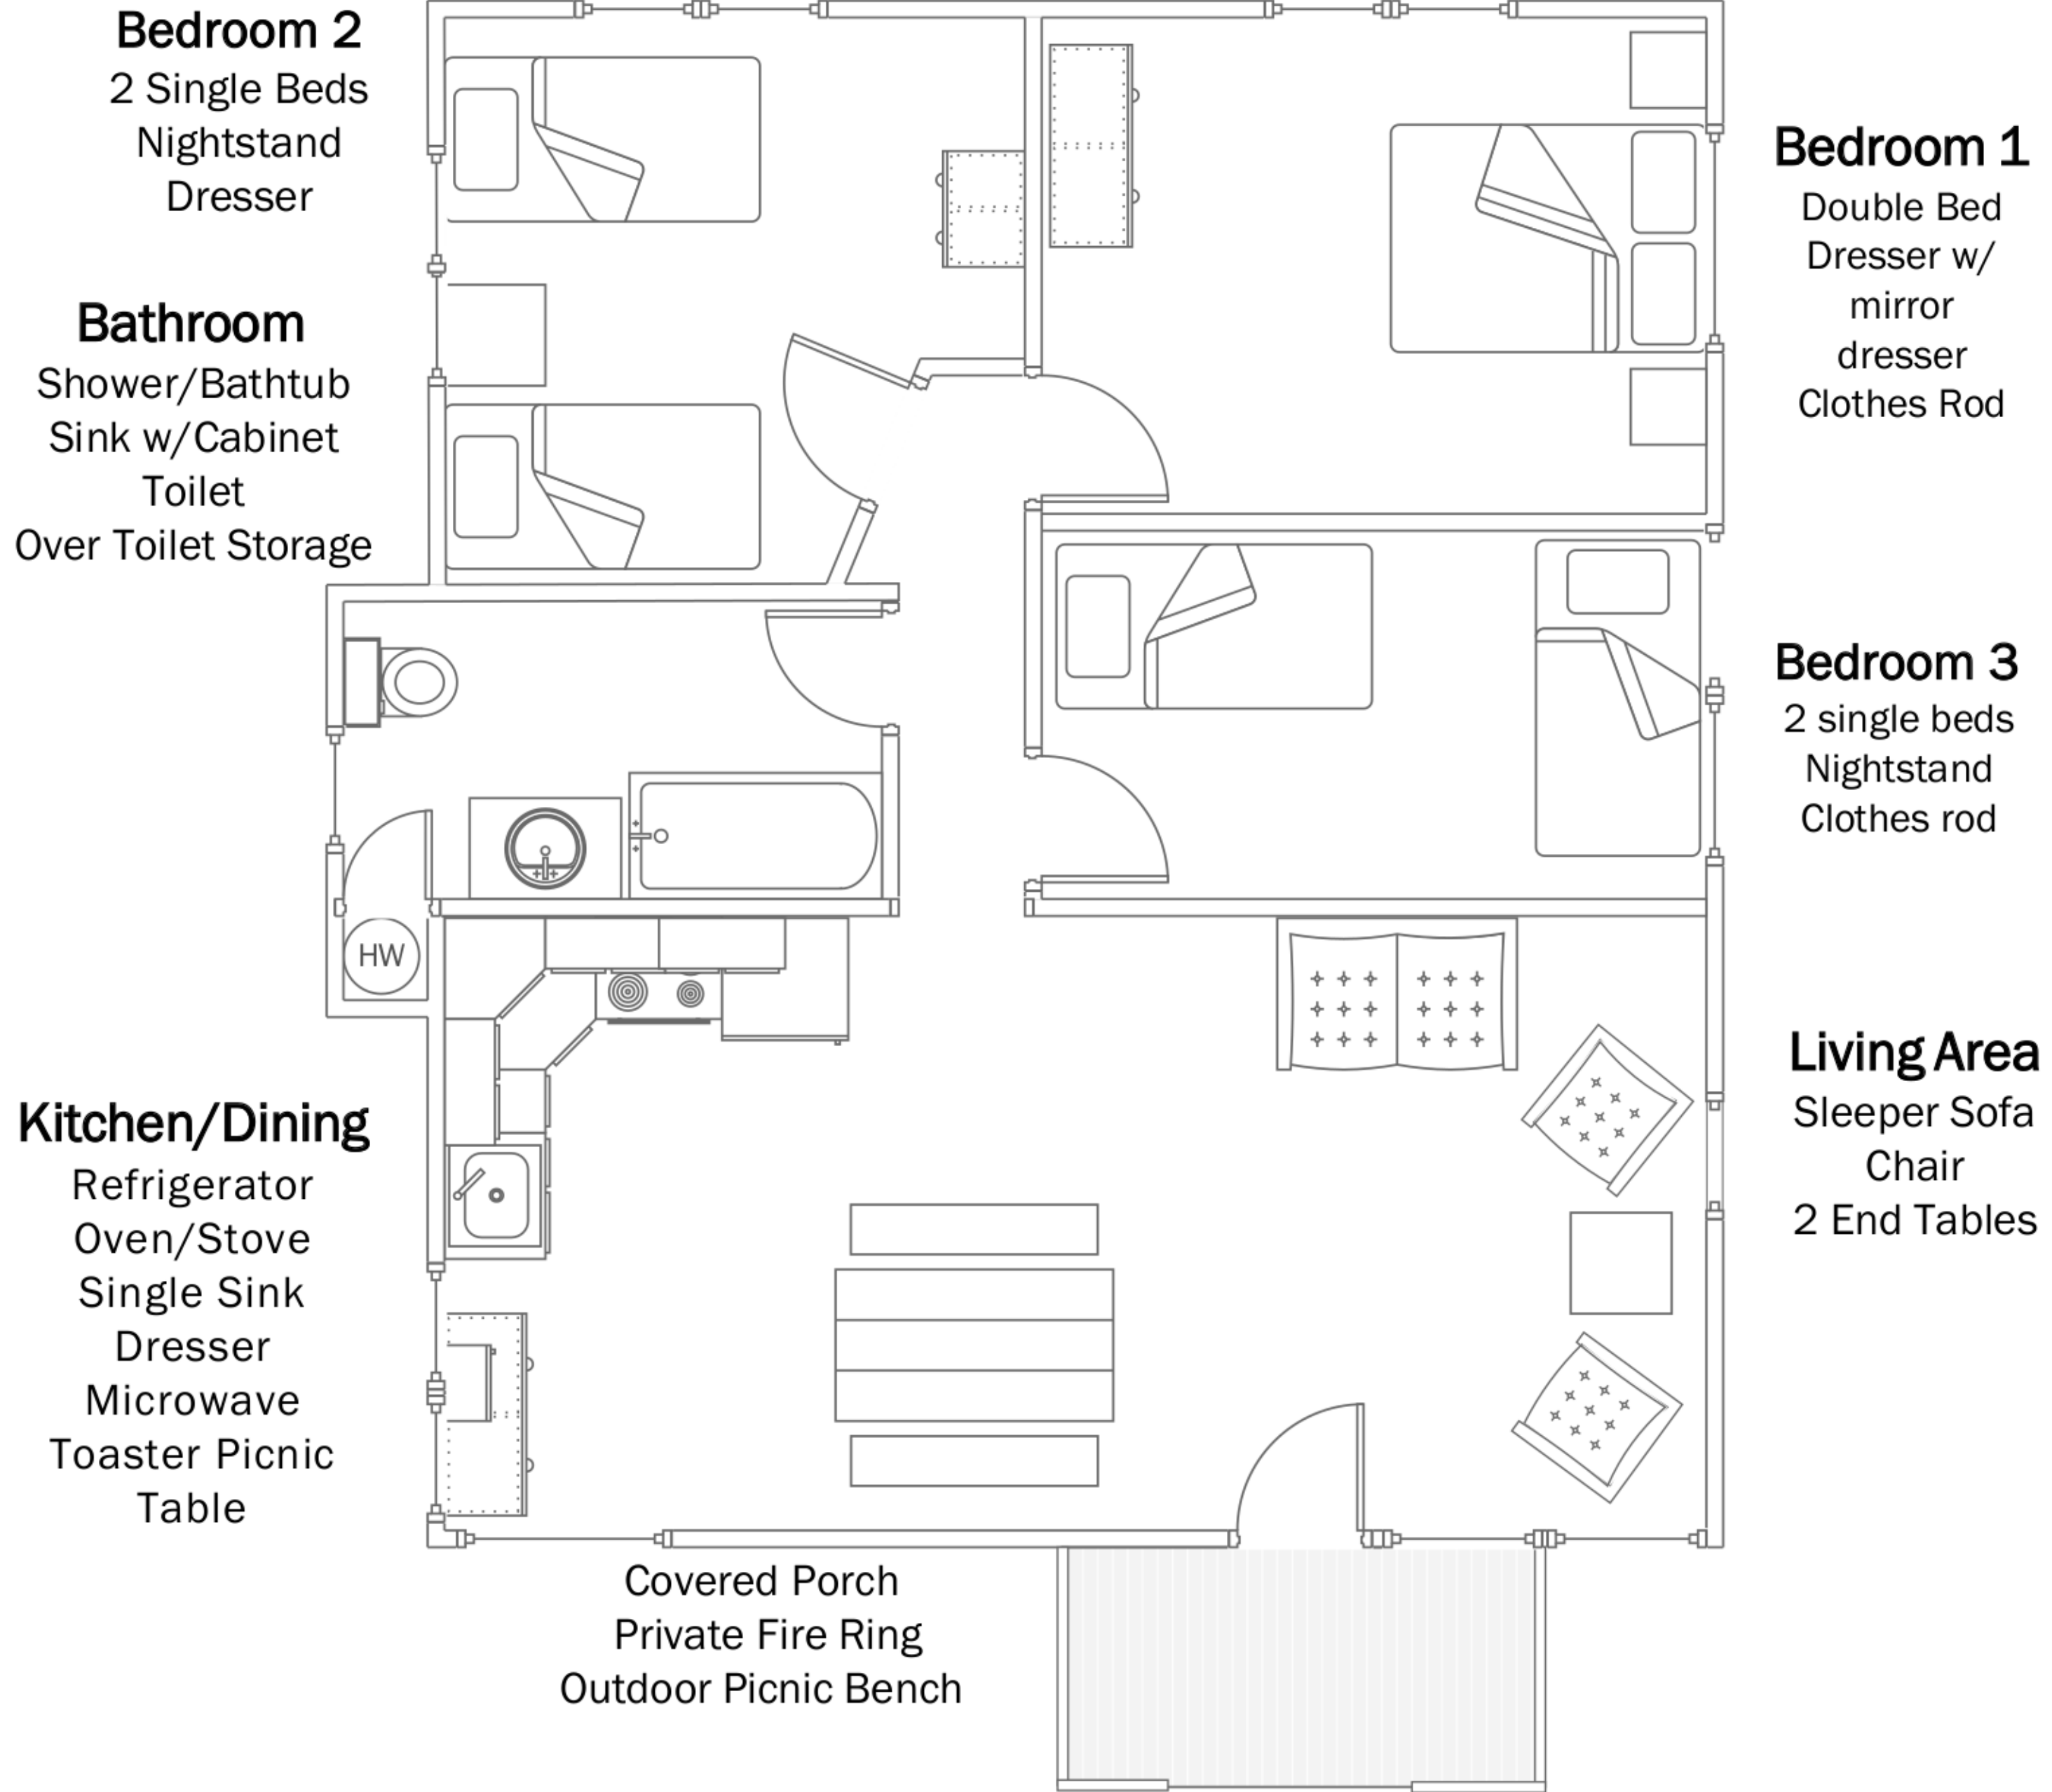

New Hampshire(8)

Bedroom 2
2 Single Beds
Nightstand
Dresser

Bathroom
Shower/Bathtub
Sink w/Cabinet
Toilet
Over Toilet Storage

Bedroom 1
Double Bed
Dresser w/
mirror
dresser
Clothes Rod

Bedroom 3
2 single beds
Nightstand
Clothes rod

Kitchen/Dining
Refrigerator
Oven/Stove
Single Sink
Dresser
Microwave
Toaster Picnic
Table

Living Area
Sleeper Sofa
Chair
2 End Tables

Covered Porch
Private Fire Ring
Outdoor Picnic Bench