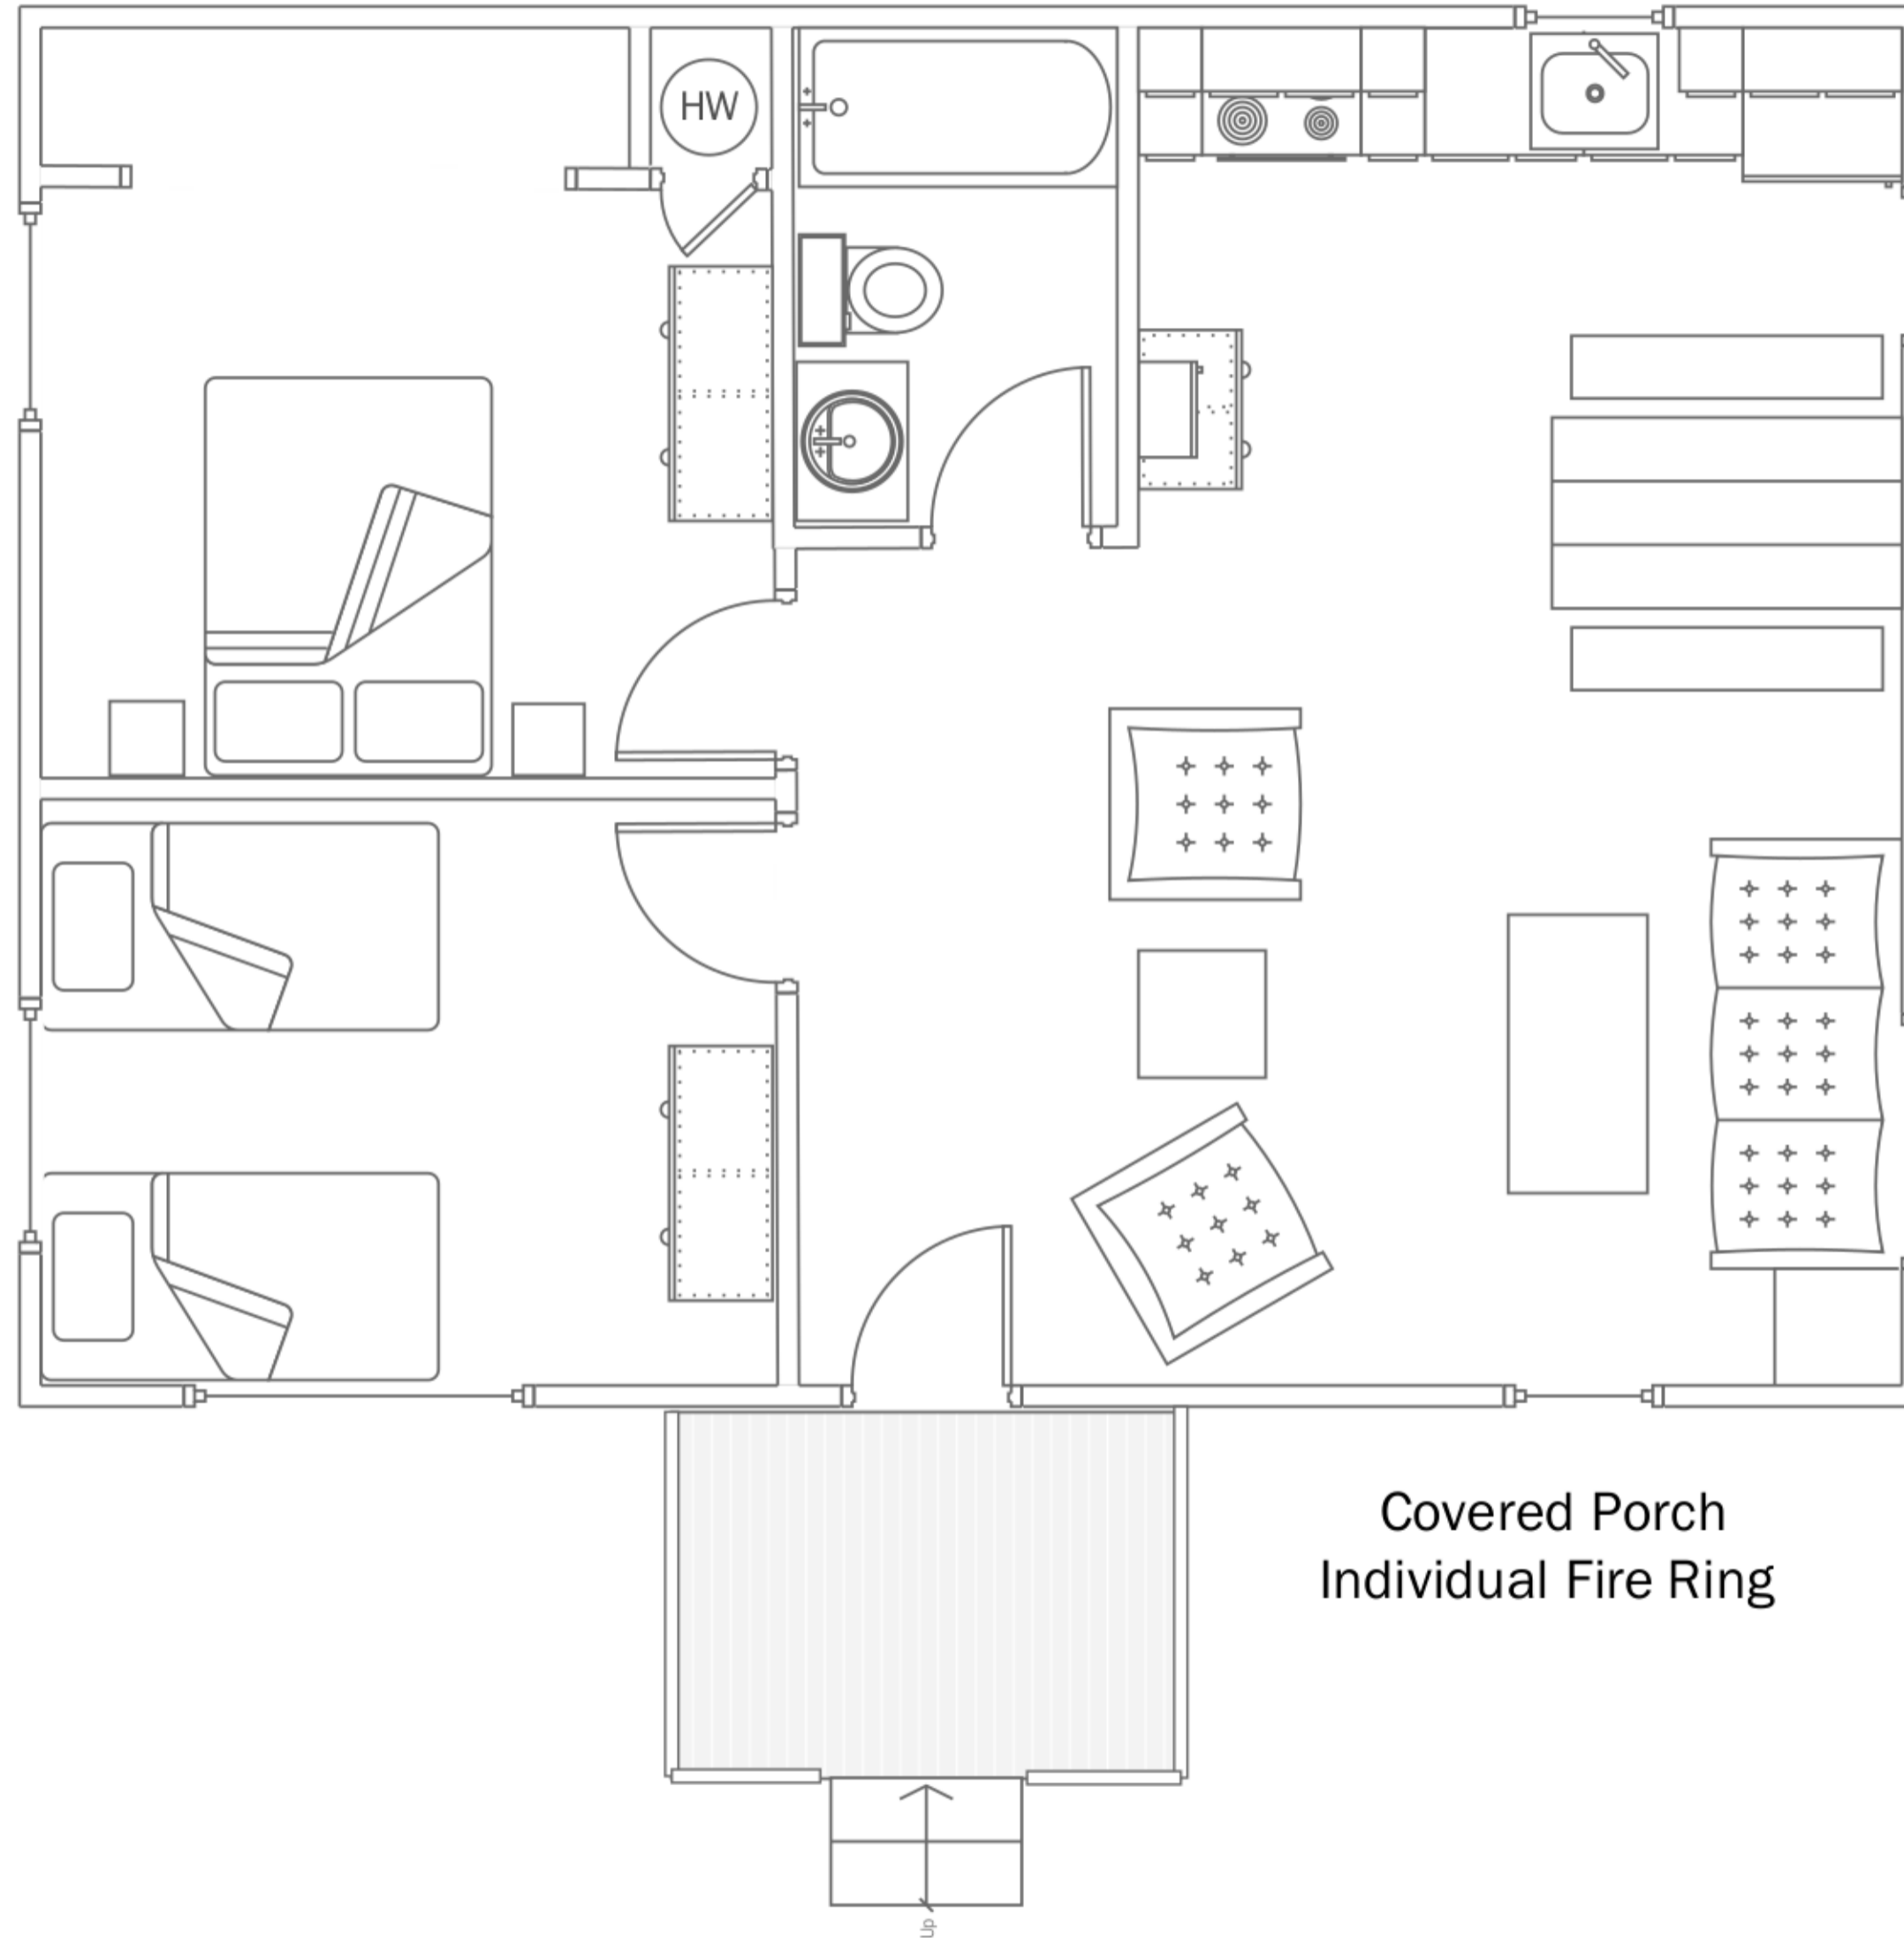

# Lower Canada(6)

**Bathroom**  
Tub/Shower  
Sink w/ Cabinet  
Medicine Cabinet  
Toilet

**Bedroom 1**  
Carpeted  
Double Beds  
Closet  
Dresser

**Bedroom 2**  
Carpeted  
2 singles  
Nightstand  
clothes rod  
dresser

**Kitchen/Dining Room**  
Picnic Table  
Refrigerator  
Apartment Sized Oven/Stove  
Sink  
Microwave  
Toaster  
Coffee Maker

**Living Room**  
Sleeper Sofa  
2 Chairs  
2 End Tables  
4 Drawer Chest  
Coffee Table