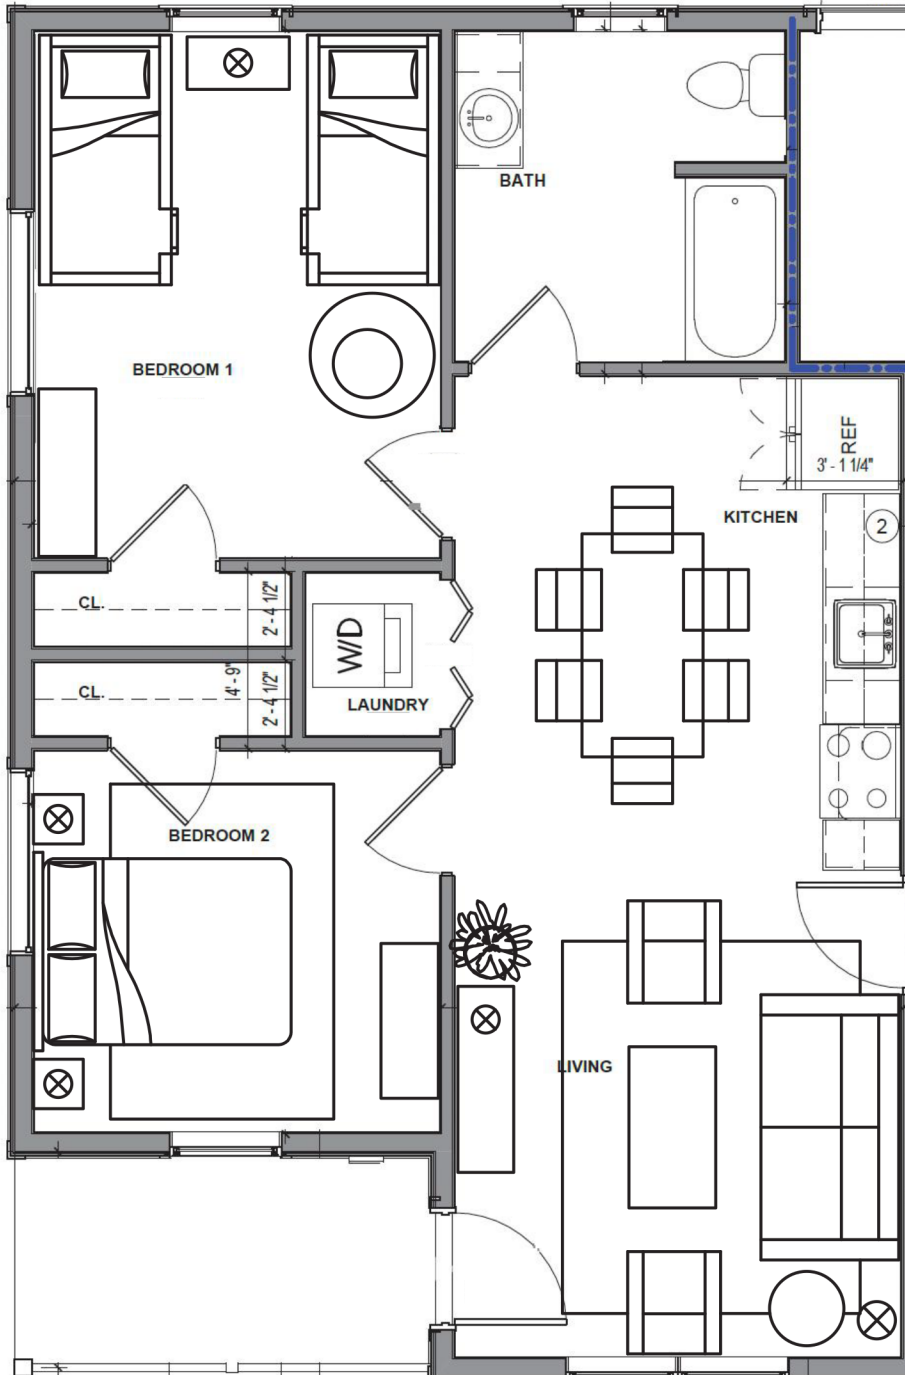

Indiana Duplex: 6 People

(Unit A)

**2 Bedroom, 1 bath,
Full kitchen**

**(Max capacity 6)
850 Sq Ft Est.**

Bedroom 1

Two twin bunk beds, dresser and closet

Bedroom 2

Queen bed, closet, dresser

Bathroom

Toilet, sink, shower & tub

Kitchen

Dining table with chairs, refrigerator, oven & stove, washer & dryer

Living Room

Couch & sitting chairs with coffee table

Adjoined doors in the kitchen (for units A & B), utility room accessible externally