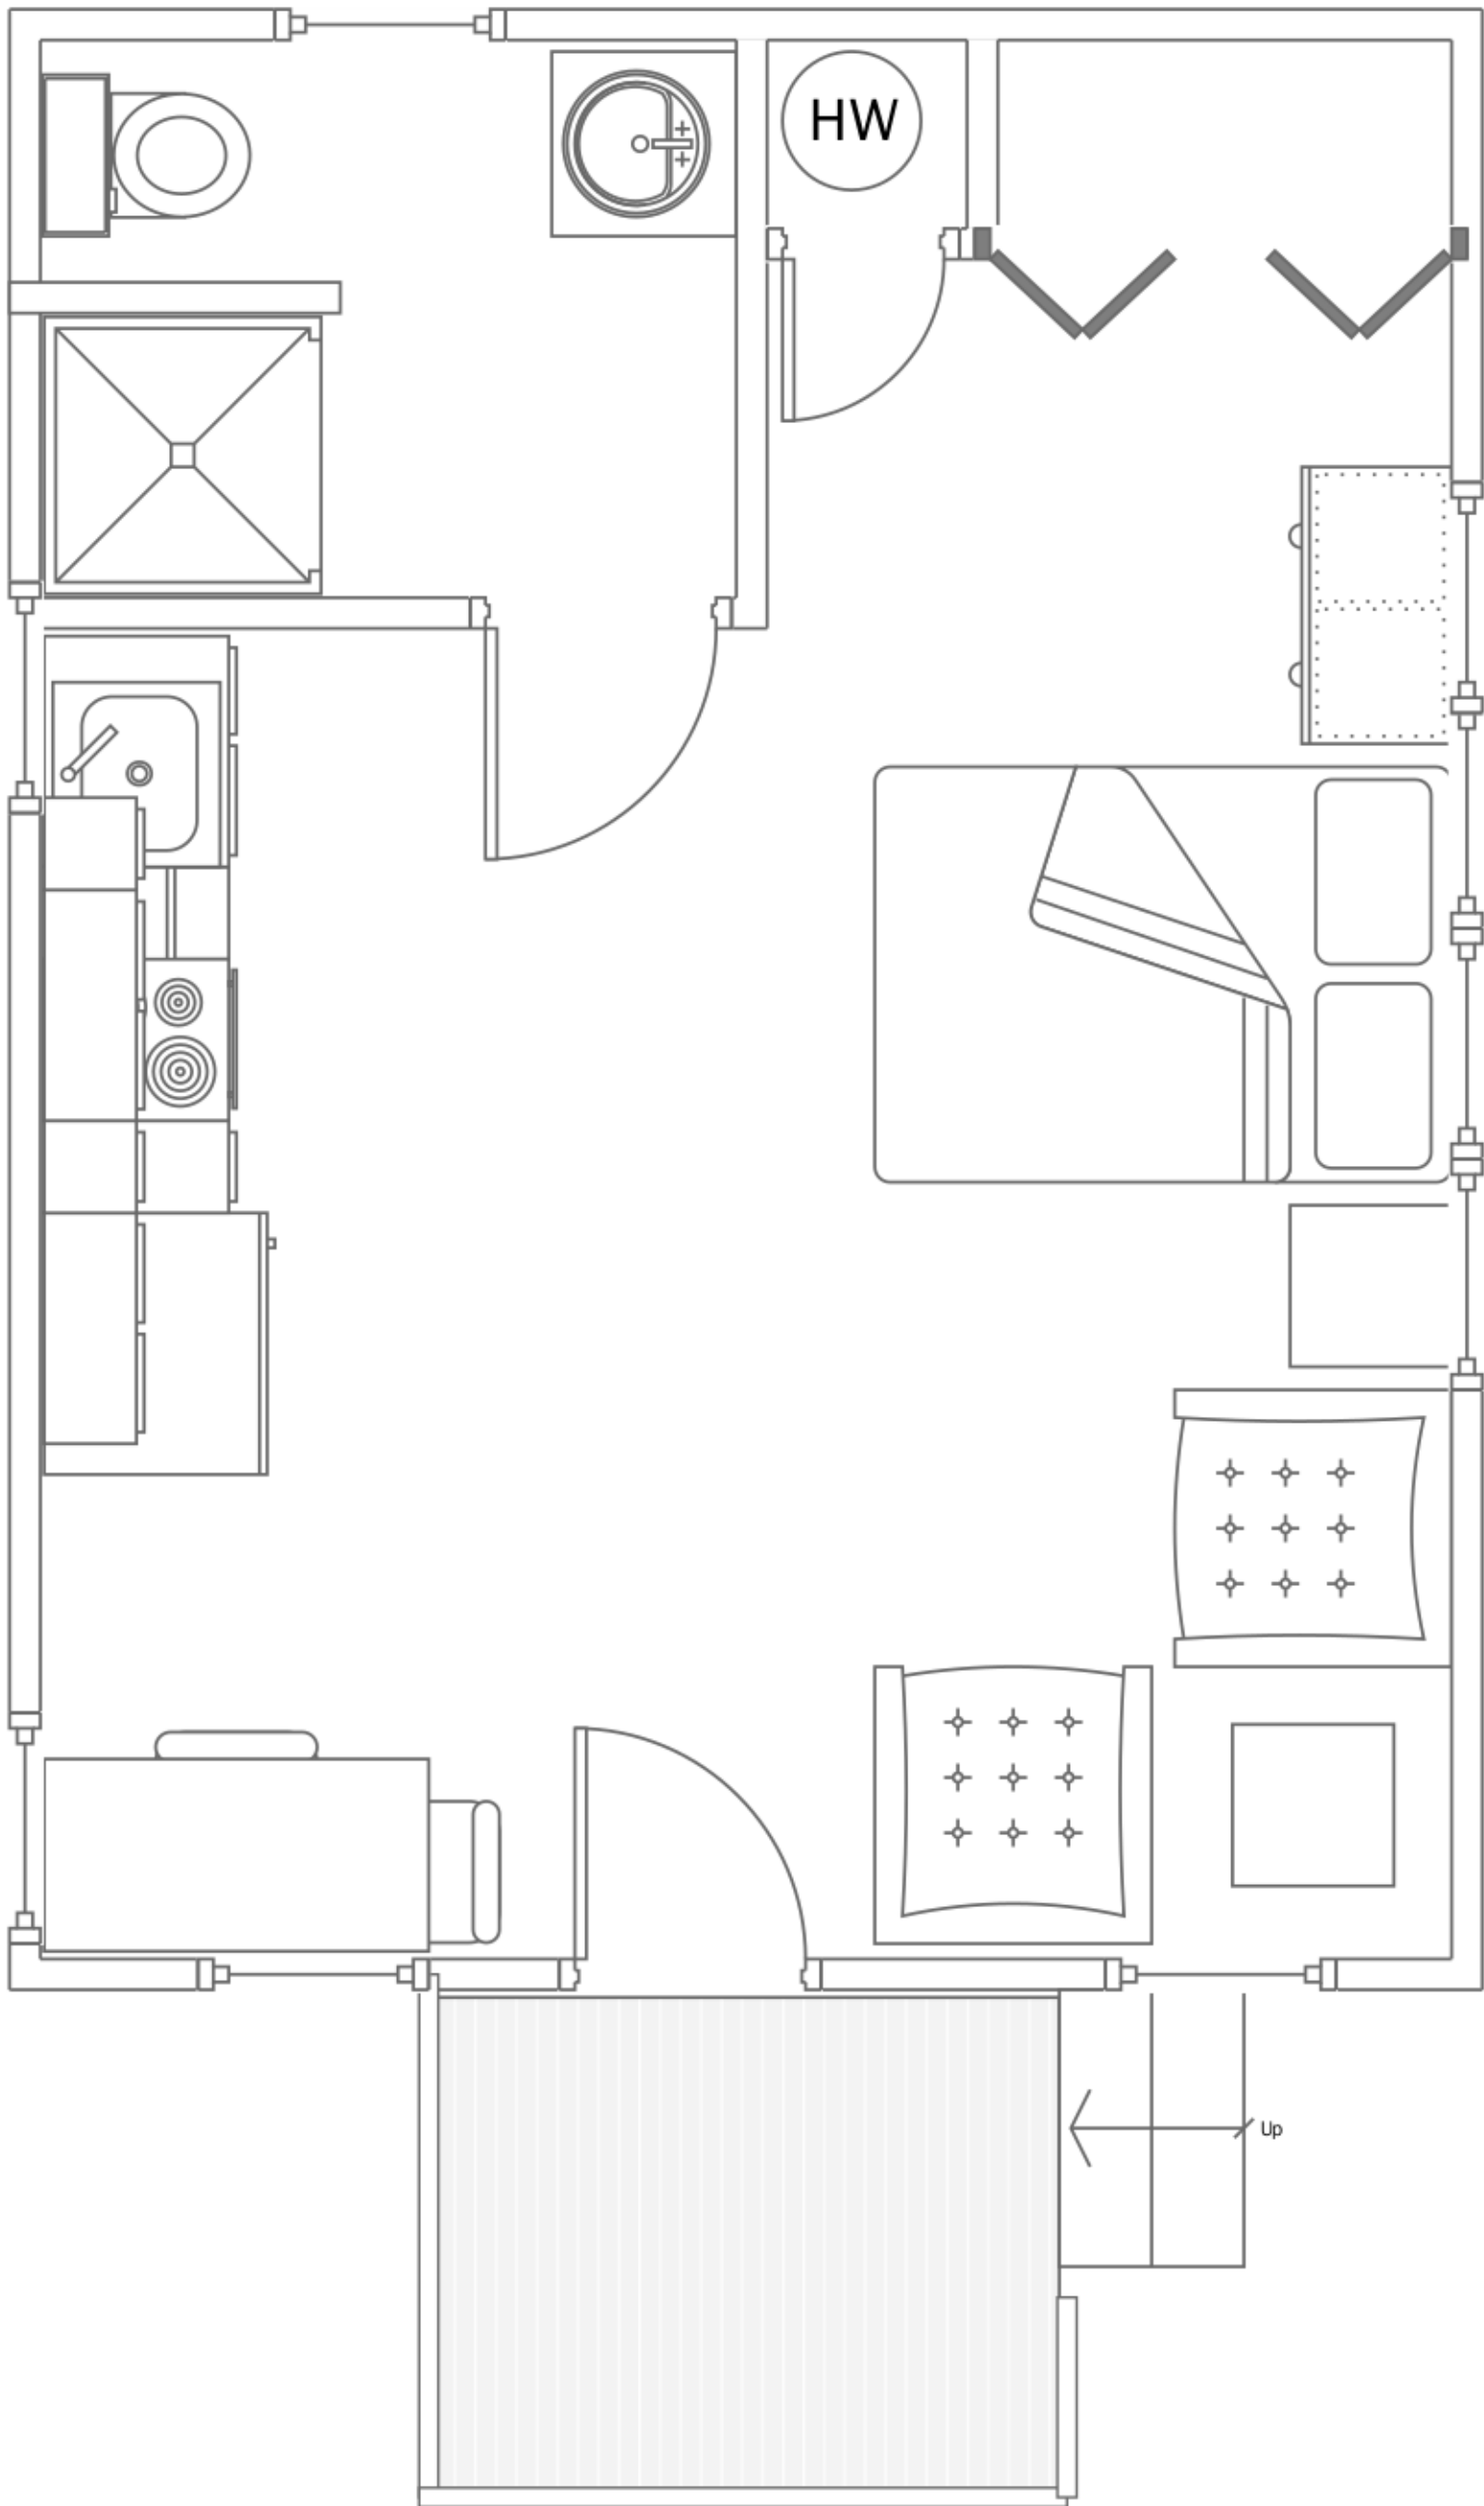

South Carolina (2)

Bathroom

- Shower Stall Sink w/Cabinet
- Medicine Cabinet
- Toilet
- Towel rod

Main Room

- Double Bed
(Maine has a queen)
- 2 Chairs
- End Table
- Nightstand
- Dresser
- Closet
- Dining Table w/ 2 Chairs
- Cabinets
- Refrigerator
- Apartment sized Stove/Oven
- Sink
- Microwave
- Toaster
- Coffee Maker

- Covered Porch
- Fire Ring
- Outdoor Picnic Table