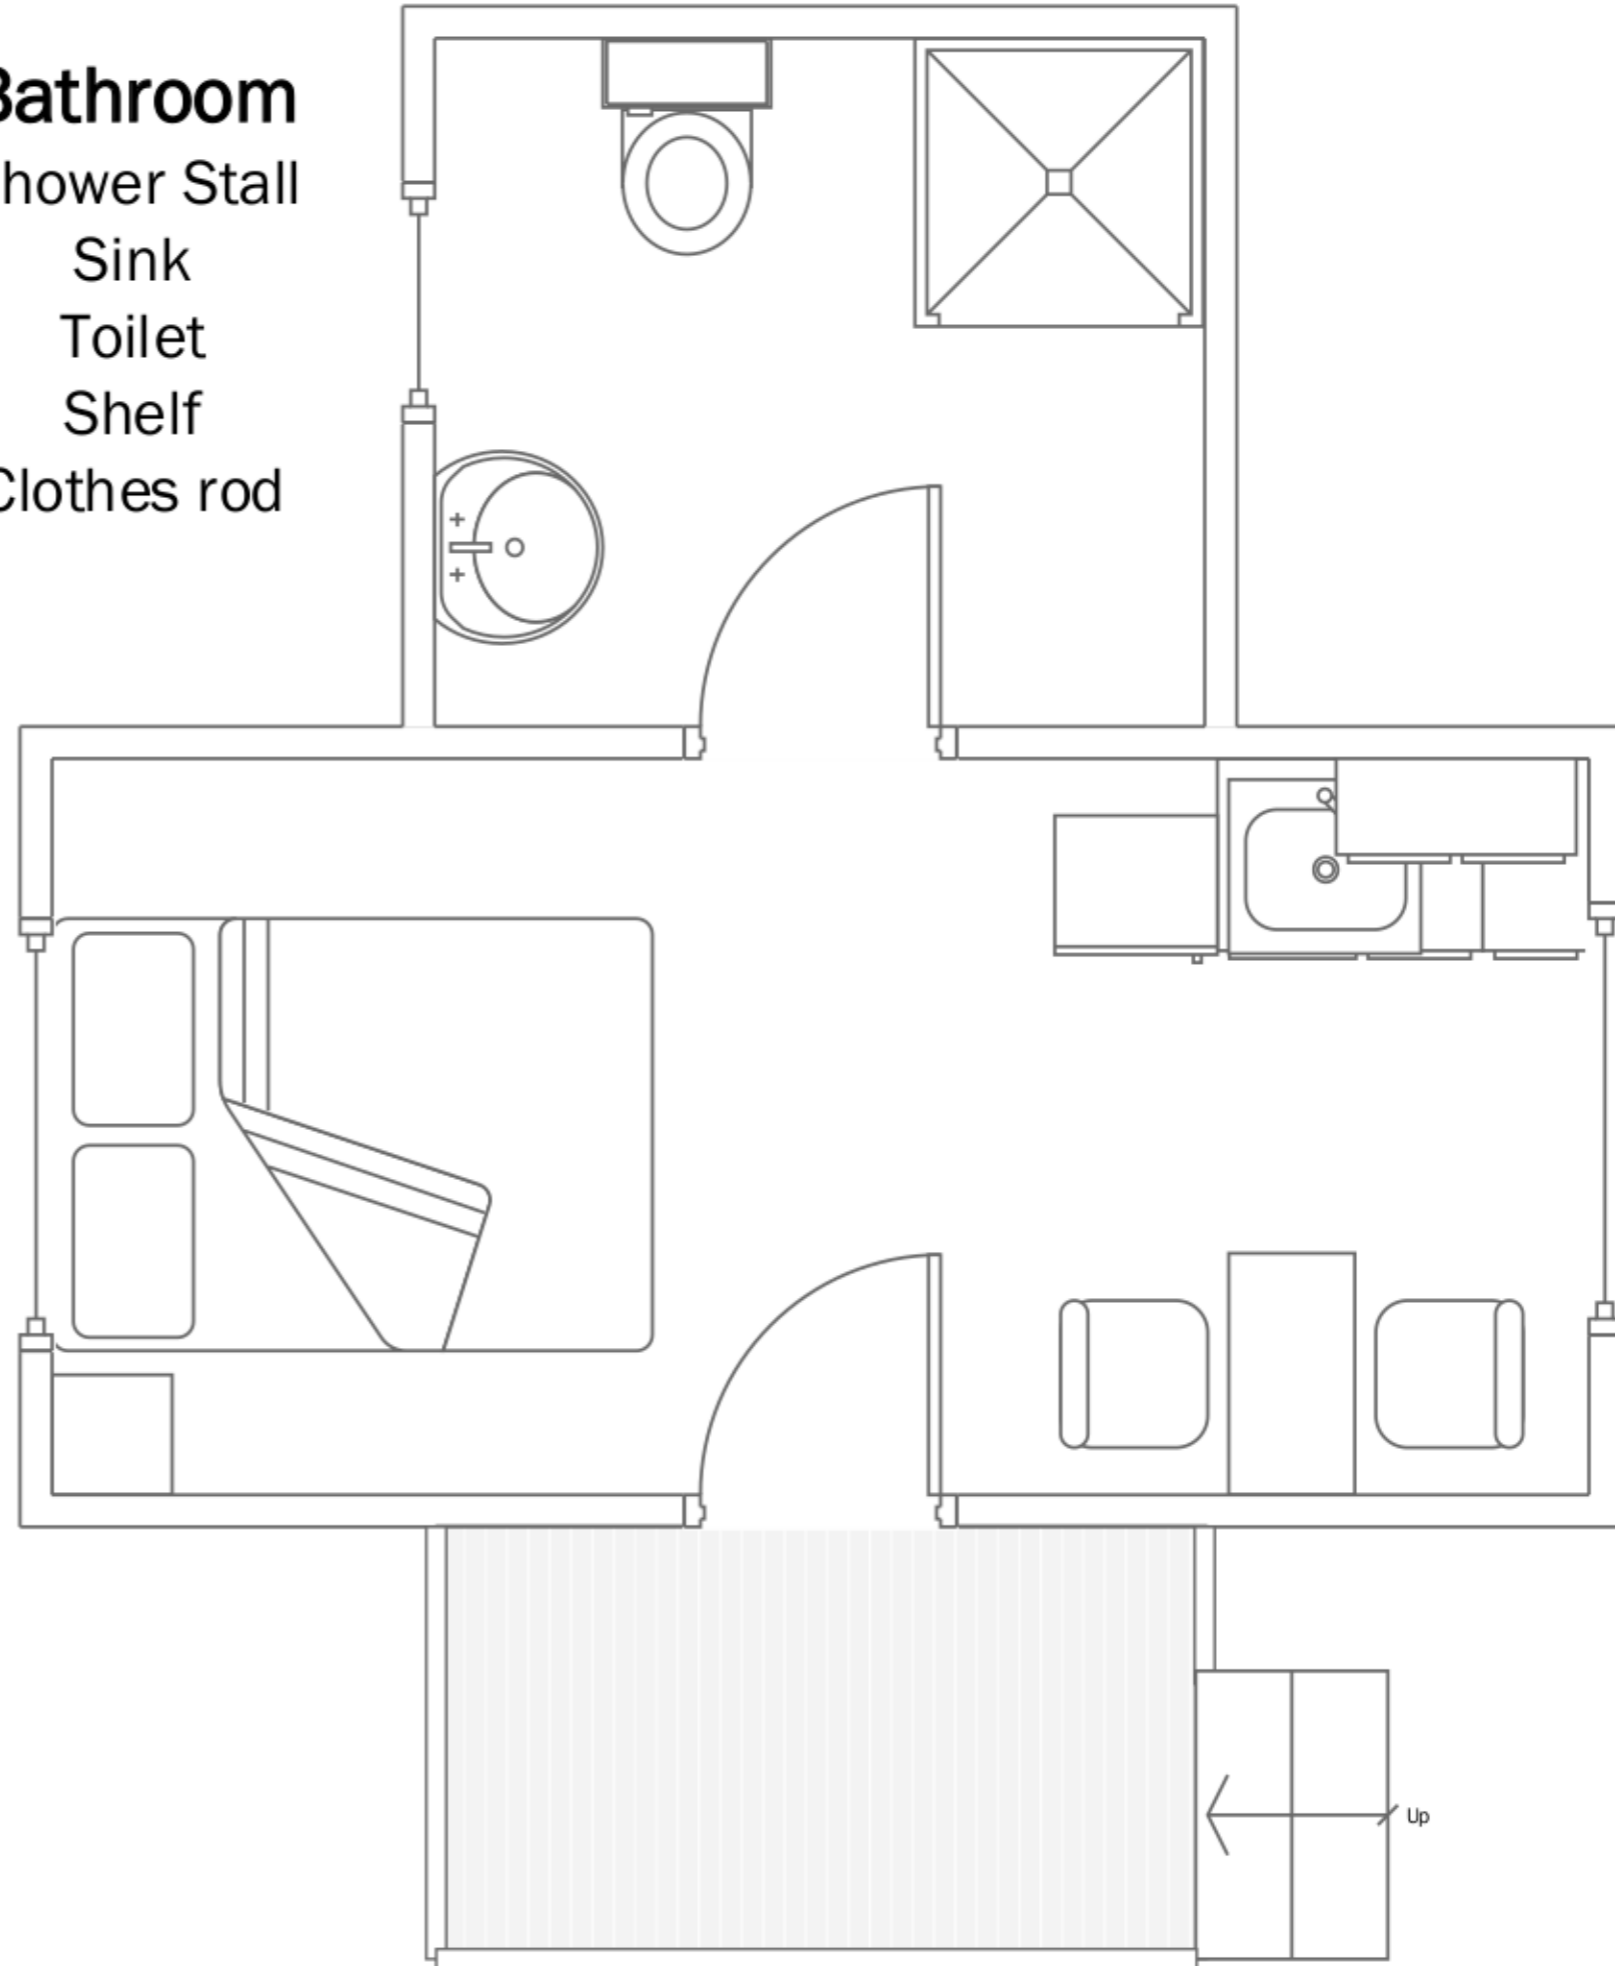

Rhode Island (2)

Bathroom

Shower Stall
Sink
Toilet
Shelf
Clothes rod

Main Room

Double Bed
Lamp
4 Drawer Dresser/Nightstand
Toaster
Coffee Maker
Small Cabinets
Built in Table
2 Seats
Small Sink
Small refrigerator
No Oven

Uncovered Deck
Shared Fire Pit