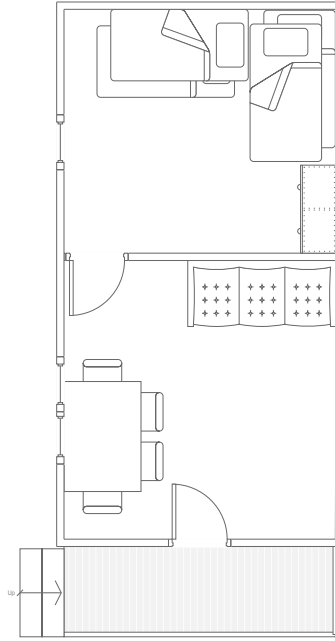

## Primitive Cabins(6)

146

**Bedroom**  
2 Sets of Bunk Beds  
w/ built in ladders  
Dresser  
4 ft Clothes Rod  
Multiple Outlets

**Main Room**  
Table w/ 4 chairs  
Sleeper Sofa  
Ceiling Fan  
Multiple Outlets

Covered Porch  
Individual Fire Ring  
Outdoor Picnic Table

147

**Bedroom**  
2 Sets of Bunk Beds  
w/ separate ladders  
Dresser  
4 ft Clothes Rod  
Multiple Outlets

**Main Room**  
Table w/ 4 chairs  
Sleeper Sofa  
Ceiling Fan  
Multiple Outlets