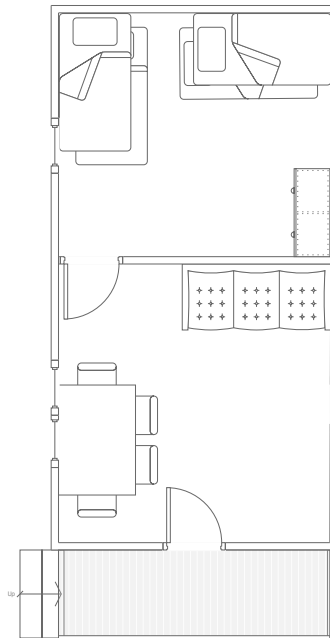

Bedroom
2 Sets of Bunk Beds
w/ separate ladders
Dresser
4 ft Clothes Rod
Multiple Outlets

Main Room
Table w/ 4 chairs
Sleeper Sofa
Ceiling Fan
Multiple Outlets

Covered Porch
Individual Fire Ring
Outdoor Picnic Table

149