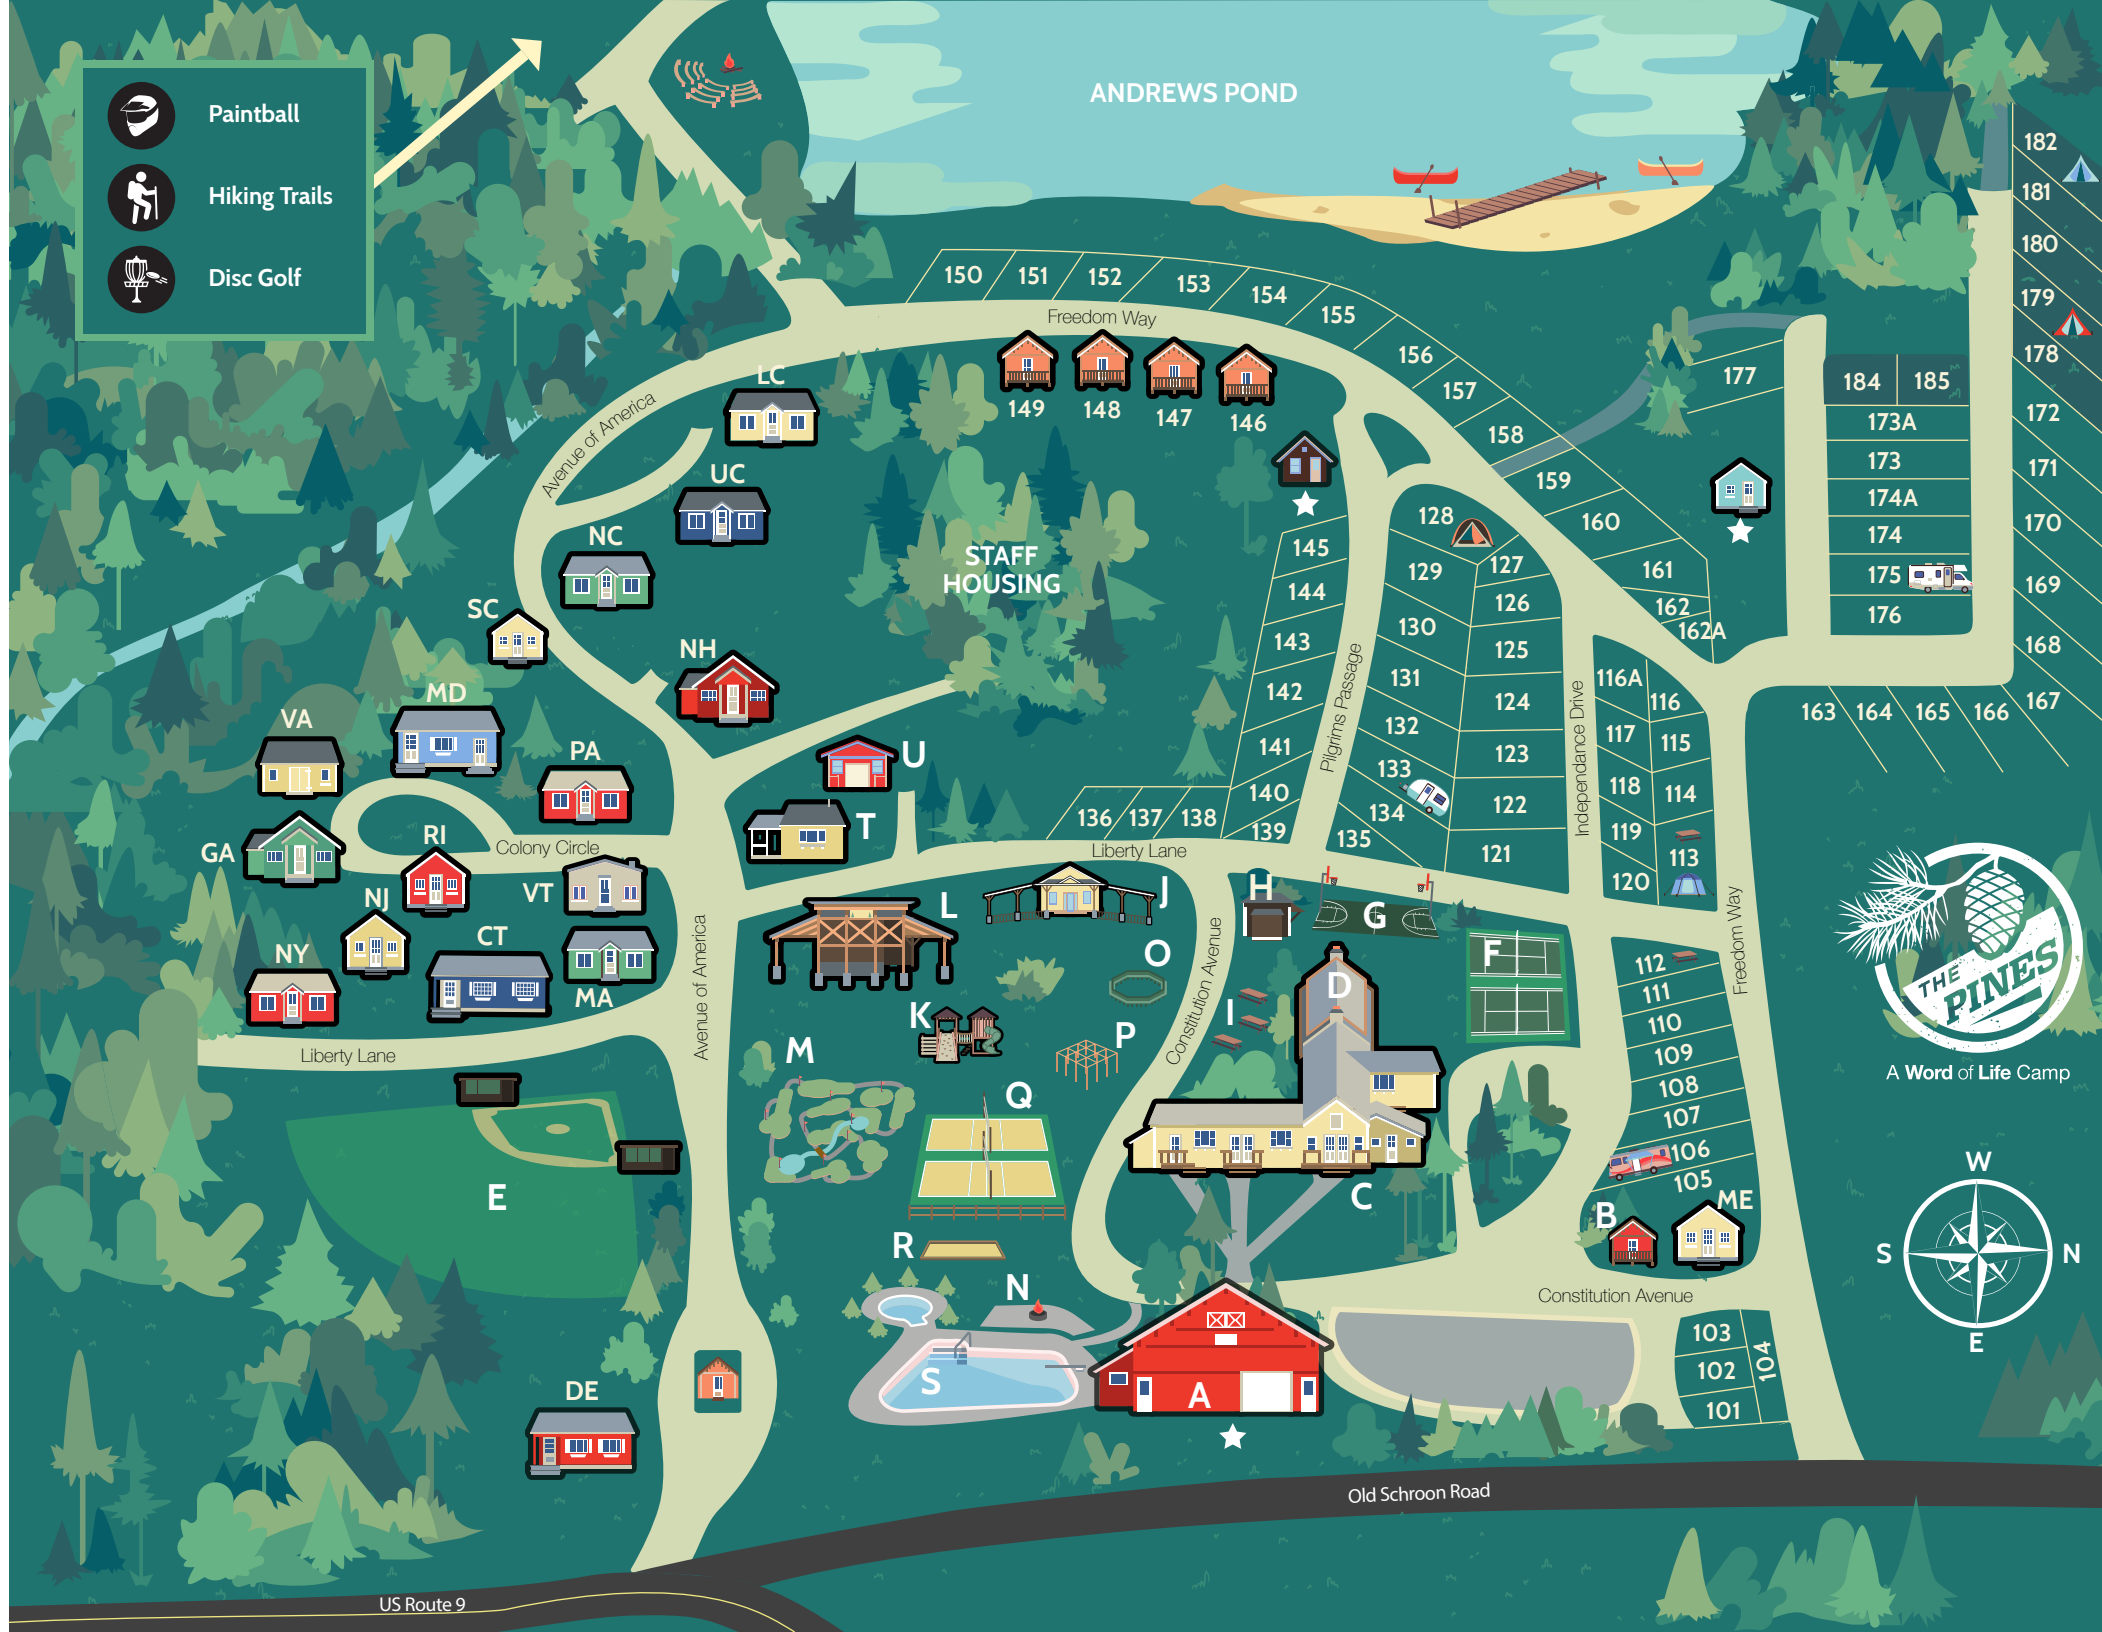

A Word of Life Camp

-  Paintball
-  Hiking Trails
-  Disc Golf

- A** Meeting House
- B** Laundry
- C** Lewis Lodge / Bookstore / **Registration**
- D** Perkins Porch
- E** Darling Diamond
- F** Tennis Courts / Pickle Ball
- G** Basketball Court
- H** Snack Shack
- I** Picnic Grove
- J** Namie's Nursery
- K** Playground
- L** Gower Gazebo
- M** Miniature Golf
- N** Patio / Outdoor Fireplace
- O** GaGa Ball
- P** 9 Square
- Q** Badminton and Volleyball Courts
- R** Horse Shoe
- S** Pool
- T** Camp Crew / The Cove
- U** Linen
- ★ Bath House

- 2 Person Cottages** – NJ, RI, SC
- 4 Person Cottages** – ME, MD, PA
- 6 Person Cottages** – LC, UC, MA, NY
- 8 Person Cottages**
CT, DE, GA, NH, NC, VT, VA
- Primitive 6 Person Log Cabins**
146, 147, 148, 149
- Primitive Sites (No Water or Electric)**
116A, 178-182, 184 & 185
- Tent Sites (Water & 30 amp Electric)**
150-158, 162, 162A (H2O only), 177
- Full Hook-Up Sites (Water, Electric & Sewer)**
50 amp - 105-112
30 amp - All other sites
- Best Sites for Full Sized Rigs 35' & Longer**
105-112, 145, 173A - 176

A Word of Life Camp